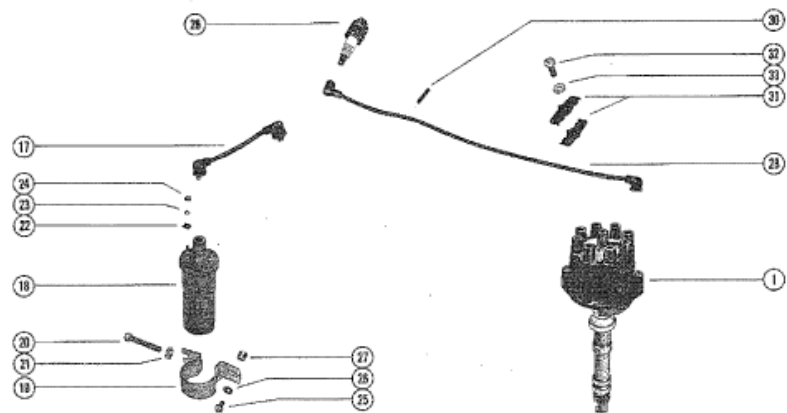

MERCURY MARINE

Parts List						
Ref	Class	Part	Description	Qty	Comment	Footnote
1		64025A	DISTRIBUTOR ASSEMBLY, COMF	1		
1		64025A	DISTRIBUTOR ASSEMBLY, COMF	1		
2	393	4988	CAP, DISTRIBUTOR	1		
2	37	54675	DECAL, DISTRIBUTOR CAP	1		
3		65864	ROTOR	1		
4	10	36046	SCREW, BREAKER AND COND	3		
5	81	64851	CONDENSER	1		
6		64850	BREAKER ASSEMBLY	1		
7	84	64846	LEAD ASSEMBLY, PRIMARY	1		
8	54	65783A	CLAMP ASSEMBLY, DISTRIBUT	2		
10	10	21335	SCREW, CLAMP TO DISTRIBU	2		
11	13	26996	LOCKWASHER, DISTRIBUTOR	1		
12	43	58023	GEAR, DRIVE (LEFT HAND CRA	1		
12	43	58024	GEAR, DRIVE (RIGHT HAND CF	1		
13	17	58021	PIN, DRIVE GEAR	1		
14	27	58025	"O" RING, DISTRIBUTOR	1		4
14A	35	60047A	SCREEN, FLAME ARRESTOR	2		
15		58258	CLAMP, DISTRIBUTOR TO INTAK	1		
16	10	58259	SCREW, DISTRIBUTOR CLAMP A	1		
16A	13	58260	LOCKWASHER, DISTRIBUTOR C	1		
17	84	65796	LEAD ASSEMBLY, DISTRIBUTOR	1		
18		26433	COIL, IGNITION	1		
19		33321	BRACKET, IGNITION COIL MOUN	1		
20	10	33311	SCREW, BRACKET TO IGNITION	1		
21	13	35048	LOCKWASHER, BRACKET SCREW	1		
22	12	30164	WASHER, IGNITION COIL TERMI	2		
23	13	26996	LOCKWASHER, IGNITION COIL T	2		
24	11	20645	NUT, IGNITION COIL TERMINAL	2		
25	10	34613	SCREW, IGNITION COIL ATTAC	1		
26	12	20553	WASHER, IGNITION COIL ATTAC	1		
27	23	60339	SPACER, IGNITION COIL ATTAC	1		
28	84	65795	LEAD ASSEMBLY, HIGH TENSIO	1	SERIAL 00000000-03693272	
28	84	65795	LEAD ASSEMBLY, HIGH TENSIO	1	SERIAL 00000000-03693272	
28	84	65795	LEAD ASSEMBLY, HIGH TENSIO	1	SERIAL 00000000-03693272	
28	84	65795	LEAD ASSEMBLY, HIGH TENSIO	1	SERIAL 00000000-03693272	
28	84	65795	LEAD ASSEMBLY, HIGH TENSIO	1	SERIAL 00000000-03693272	
28	84	65795	LEAD ASSEMBLY, HIGH TENSIO	2	SERIAL 00000000-03693272	
28	84	65795	LEAD ASSEMBLY, HIGH TENSIO	1	SERIAL 00000000-03693272	
28	84	67957	LEAD ASSEMBLY, HIGH TENSIO	1	SERIAL 03750508-09999999	
28	84	67957	LEAD ASSEMBLY, HIGH TENSIO	1	SERIAL 03750508-09999999	
28	84	67957	LEAD ASSEMBLY, HIGH TENSIO	1	SERIAL 03750508-09999999	